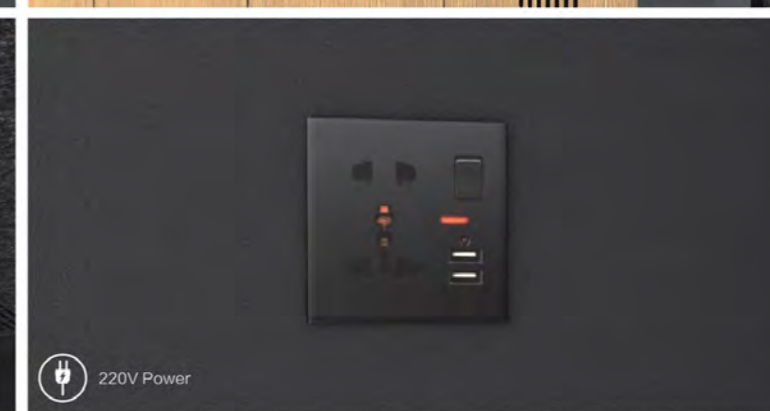

送風 Ventilation

220V Power