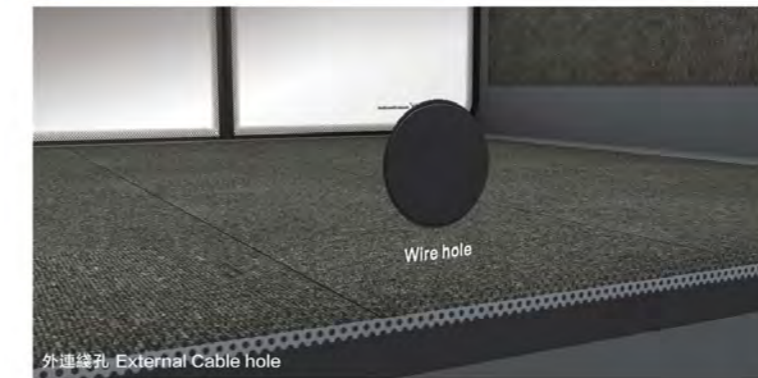

抗磨外飾 Anti-wear exterior

家具備選 Double your efficiency

外連線孔 External Cable hole