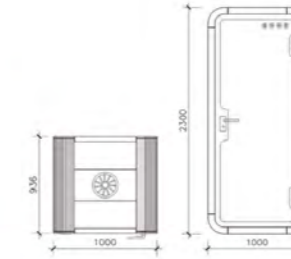

外觀尺寸 Appearance size	D936*W1000*H2300
內空尺寸 Internal size	D900*W840*H2140
規格型號 Model	A/B/C/D/E/F
飾面色號 Booth color	BZ910/S218/S169/S215/S201/S211/S235/S214/S115
應用場景 Application scenario	休閒 Leisure 電話 Phone 閱讀 Read 薩克斯 Saxophone