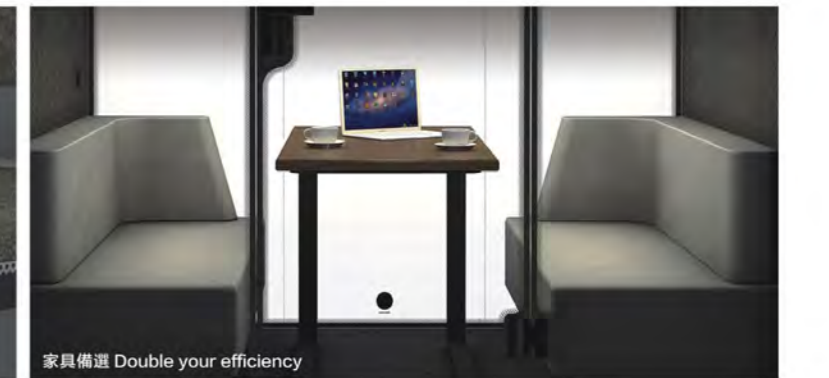

阻尼膠墊 Damping pad

家具備選 Double your efficiency