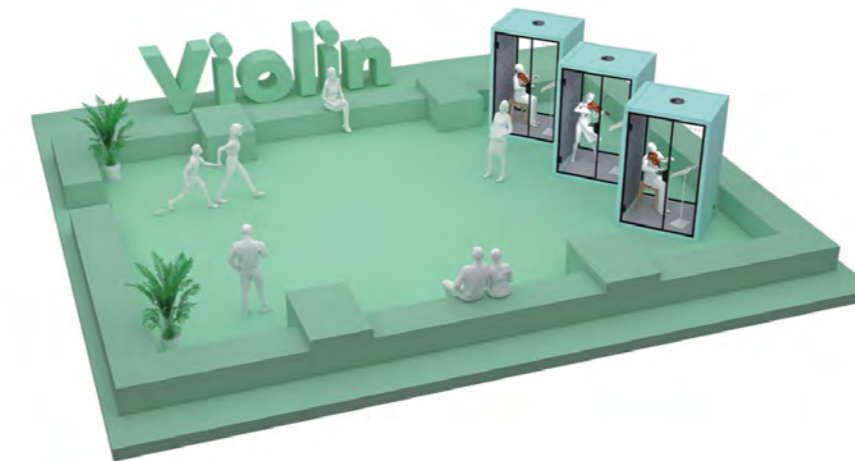

鋼琴 Piano

以樂器之王著稱的鋼琴,忽略了應用聲環境會誤導學生的音準認知。L規格尺碼標準琴房,滿足一對一教育的容積需求。

People normally ignore the significance of acoustic impact to student music conception. The L size booth greatly meets the need of one-to-one piano training.

<<< 小提琴 Violin

M規格尺碼適合于小提琴練習空間,艙室嚴密的隔聲性能限制着琴聲位置,通透的艙室視線學員目光交互從不停息。

M size booth is suitable for violin practice space, stopping the sound of practice from affecting others.

薩克斯 Saxophone

S、M規格尺碼都勝任薩克斯的練習,同樣具備嚴密的隔聲性能和通透的艙室視野,融入環境的美學設計讓它成為了空間的亮點。

S and M size booths are both suitable for Saxophone practicing. Apart from the excellent acoustic performance, the aesthetic design of booth provides an attractive spot for the practicing place.