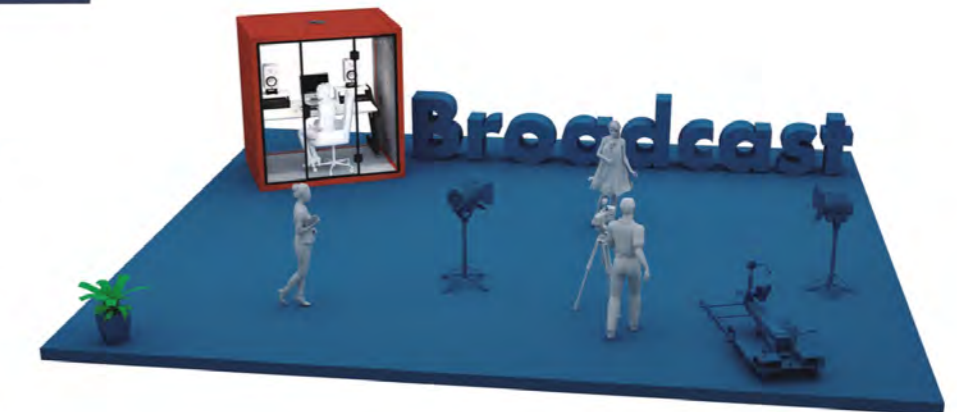

Function 功能應用

Professional scene applications

Soundbox 靜音艙輕鬆搭建個人音頻空間，擁有它不意味着可以媲美百萬美元打造的專業音頻工作室，但是，我們能做到的這是一個非常實用的中立聲環境，這將助你獲得優勢的聆聽空間或音頻工作條件。同聲傳譯、電競練習、監控機房、網絡機房也是符合發揮它聲學條件和優勢設計的應用場景。

Soundbox silence booth is a place where people can bring their full potential and focus deeper on day-to-day tasks, with less interruption. It also reduces noise and makes everyday work life more enjoyable.

<<< 錄音制作 Recording

Soundbox 靜音艙在音頻制作領域的巧妙運用，XL、L 單艙體滿足于音頻采集和制作，XL+L 雙艙并聯實現錄制空間獨立。

Soundbox silence booth is suitable for audio recording. XL and L size can be used to audio capture and recording respectively, while in a combination, these two together is a studio recording room.

網絡直播 Broadcast >>>

網絡直播秀需要一個和諧的獨立聲環境空間，無論是在人氣的工作環境，還是生活的家居，不交互幹擾的靜音空間都顯得尤為必要。

The popular internet live broadcasting needs an independent and private environment. It's necessary to set up a quiet space in work or life.

<<< 電競練習 Gaming

印象中的電競演譯現場緊張刺激動感，選手的日常練習無論是學校課堂，還是家居環境，不交互幹擾的靜音空間都顯得尤為必要。

The e-sports live competition is always thrilling and exciting, so do the practicing. The players thus need a quiet space to practice in the classroom and house without affecting others.

同聲傳譯 Interpreter >>>

Soundbox 靜音艙 S、M 僅 1-2 平方米面積占地，為語音作業設計的强大聲學性能，是多語種同聲傳譯的優勢作品。

S and M booth, only taking 1-2 square meters floor space, is very suitable for multilingual simultaneous interpretation.

<<< 設備機房 Network

科技時代的工作環境管理不妥協任何一個作業氣息，服務器機房和視頻監控機房不再玩躲藏，信息科技需要大膽秀出來，這就是 Soundbox 靜音機房的聲學與美學呈現。