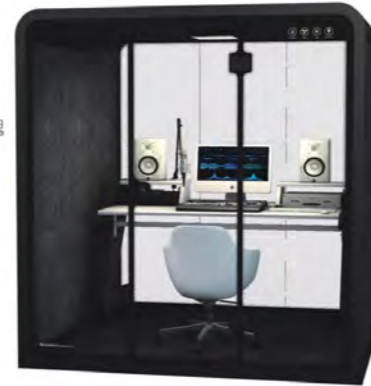

類別：音頻制作艙
型號：L
參數：尺寸、飾面、款型參考靜音艙詳情
配置：1.8m錄音桌、轉椅、增強隔音、吸聲魔塊
Category: Audio Production Module
Model: L
Details: size, finishing, model refer to silence booth descriptions
Properties: 1.8m recording table, swivel chair, enhanced sound insulation, extra sound absorbers.

類別：音頻制作艙
型號：XL
參數：尺寸、飾面、款型參考靜音艙詳情
配置：1.8m錄音桌、轉椅、增強隔音、吸聲魔塊
Type: Audio Production Booth
Model: XL
Details: size, finishing, model refer to silence booth descriptions
Properties: 1.8m recording table, swivel chair, enhanced sound insulation, extra sound absorbers.